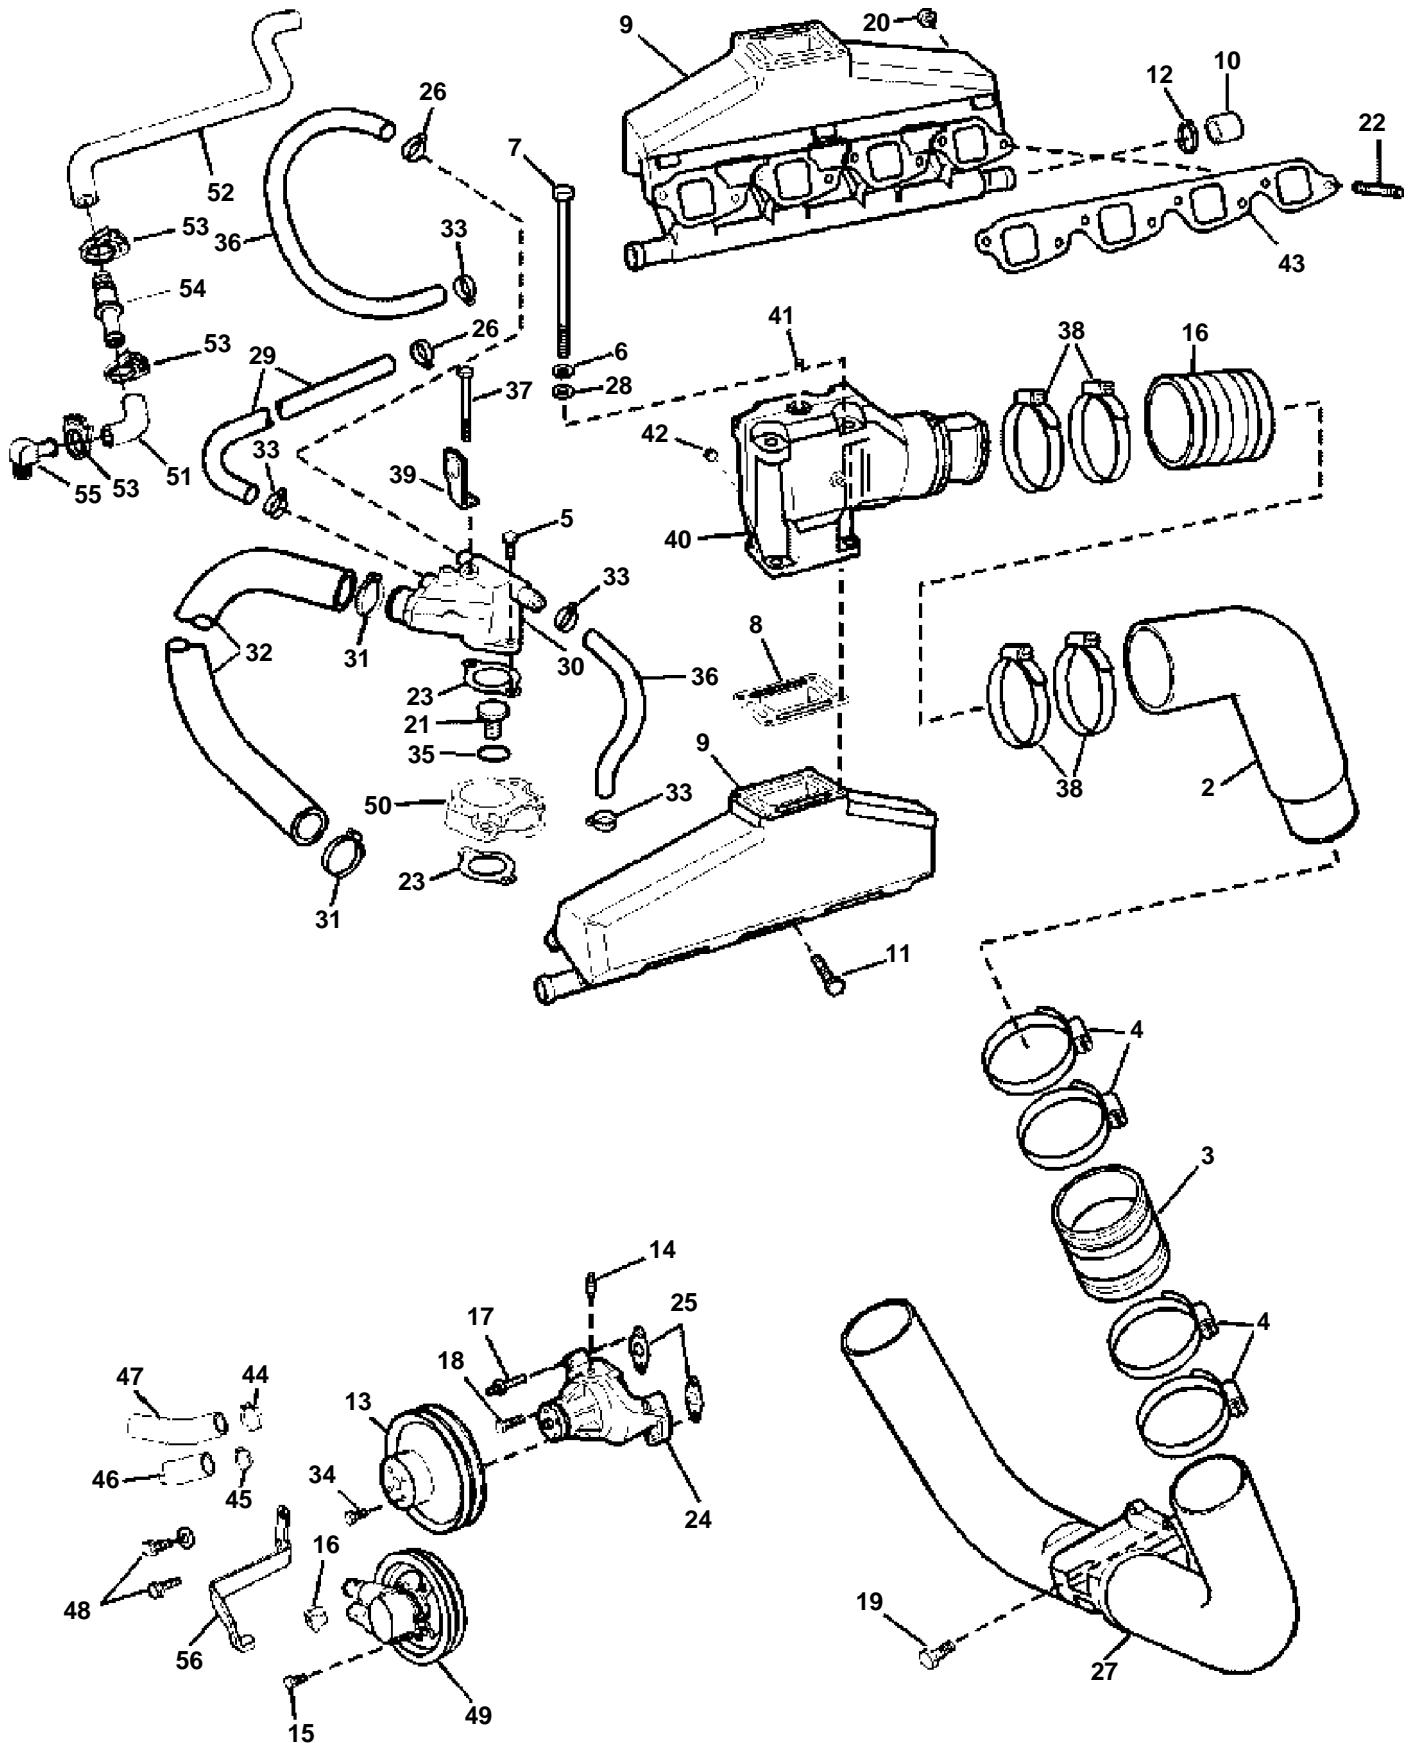

EXHAUST AND COOLING

EXHAUST AND COOLING

REF	PART NO.	QTY	DESCRIPTION	NOTES
1	3853353	1	Lock washer, Pulley	
2	3850211	2	Exhaust pipe, Upper	DPX
	3853237	2	Exhaust pipe, Upper	SX / DP-S
3	3852741	2	Hose, Upper exhaust pipe to exhaust pipe	DPX
	3852742	2	Exhaust hose, Upper exhaust pipe to exhaust pipe	SX / DP-S
4	3852604	8	Clamp, Hose, exhaust pipe	
5	3853401	1	Screw, Thermostat hsg to spacer	Gi
	3853401	1	Screw, Thermostat hsg to engine, short	GSi / DPX
6	3852002	8	Lock washer, Exhaust elbow to manifold	
7	3852830	8	Screw, Exhaust elbow to manifold	
8	3850496	2	Gasket, Exhaust elbow to manifold	
9	3852362	2	Exhaust pipe, Port and stbd	
10	3852476	2	Cap, Exhaust manifold	
11	3853326	8	Screw, Exhaust manifold	
12	3852602	2	Clamp, Cap to exhaust manifold	
13	3852220	1	Pulley, Water pump	
14	913564	1		Not shown
15	3857930	3	Screw, Pump pulley to crankshaft	Gi
	3858257	3	Screw, Pump pulley to crankshaft	GSi
16	3857954	1	Stop, Stop, water pump	
17	3852507	1	Stud, PS pump bracket to pump	SX / DP-S
18	3854653	3	Screw, Water pump	SX / DP-S
	3854653	4	Screw, Water pump	
19	3855472	4	Screw, Exhaust pipe to gimbal hsg	SX / DP-S
20	3853404	8	Lock nut, Exhaust manifold to cyl head	
21	3853983	1	Thermostat, Engine	
22	3852140	8	Stud, Manifold to engine	
23	3852111	1	Gasket, Thermostat hsg to intake manifold	Part of engine gasket kit
24	3855991	1	Coolant pump	
25	3853361	2	Gasket, Water pump	Part of engine gasket kit
26	3852602	1	Clamp, Hose, to thermostat hsg inlet	
27	3851000	1	Exhaust pipe	DPX
28	3852058	8	Washer, Exhaust elbow to manifold	
29	3850419	1	Hose, Engine cooler to thermostat	
30	3855018	1	Thermostat housing	
31	3852098	2	Clamp, Hose, thermostat hsg to water pump	
32	3856007	1	Hose, Thermostat hsg to water pump	
33	3852602	3	Clamp, Hose	
34	3853390	4	Screw, Water pump pulley to hub	
35	3852071	1	O-ring, Thermostat	Part of engine gasket kit
36	3857243	1	Hose, Thermostat to manifold	Port
	3857244	1	Hose, Thermostat to manifold	Stbd
37	3853391	1	Screw	
38	3853860	8	Clamp, Hose, exhaust elbow	
39	3852649	1	Bracket, Alignment eye	Gi
40	3857944	2	Exhaust riser, Port and starboard	
41	3850740	4	· Plug, Exhaust elbow, ¼ in	
42	3850999	4	· Plug, Exhaust elbow, ½ in	
43	3852472	2	Gasket, Manifold to engine	Part of engine gasket kit
44	3853786	1	Clamp, Hose, water pump inlet	
45	3853786	1	Clamp, Hose, water pump outlet	
46	3858214	1	Hose, Gimbal to water pump	SX/DP-S
	3858217	1	Hose, Gimbal to water pump	DPX
47	3858215	1	Hose, Water pump to reservoir	
48	3853155	2	Screw, Water pump to bracket	
49	3858230	1	Sea water pump	
50	3856977	1	Spacer, Thermostat hsg to manifold	Gi
51	3854673	1	Hose, Thermostat	
52	3857518	1	Hose, Valve to reservoir	Gi
	3850653	1	Hose, Valve to reservoir	GSi/DPX
53	3852196	3	Clamp, Hose	
54	3850666	1	Nipple	
55	3853598	1	Riser, Thermostat hsg	
56	3858240	1	Bracket, Stay, water pump	